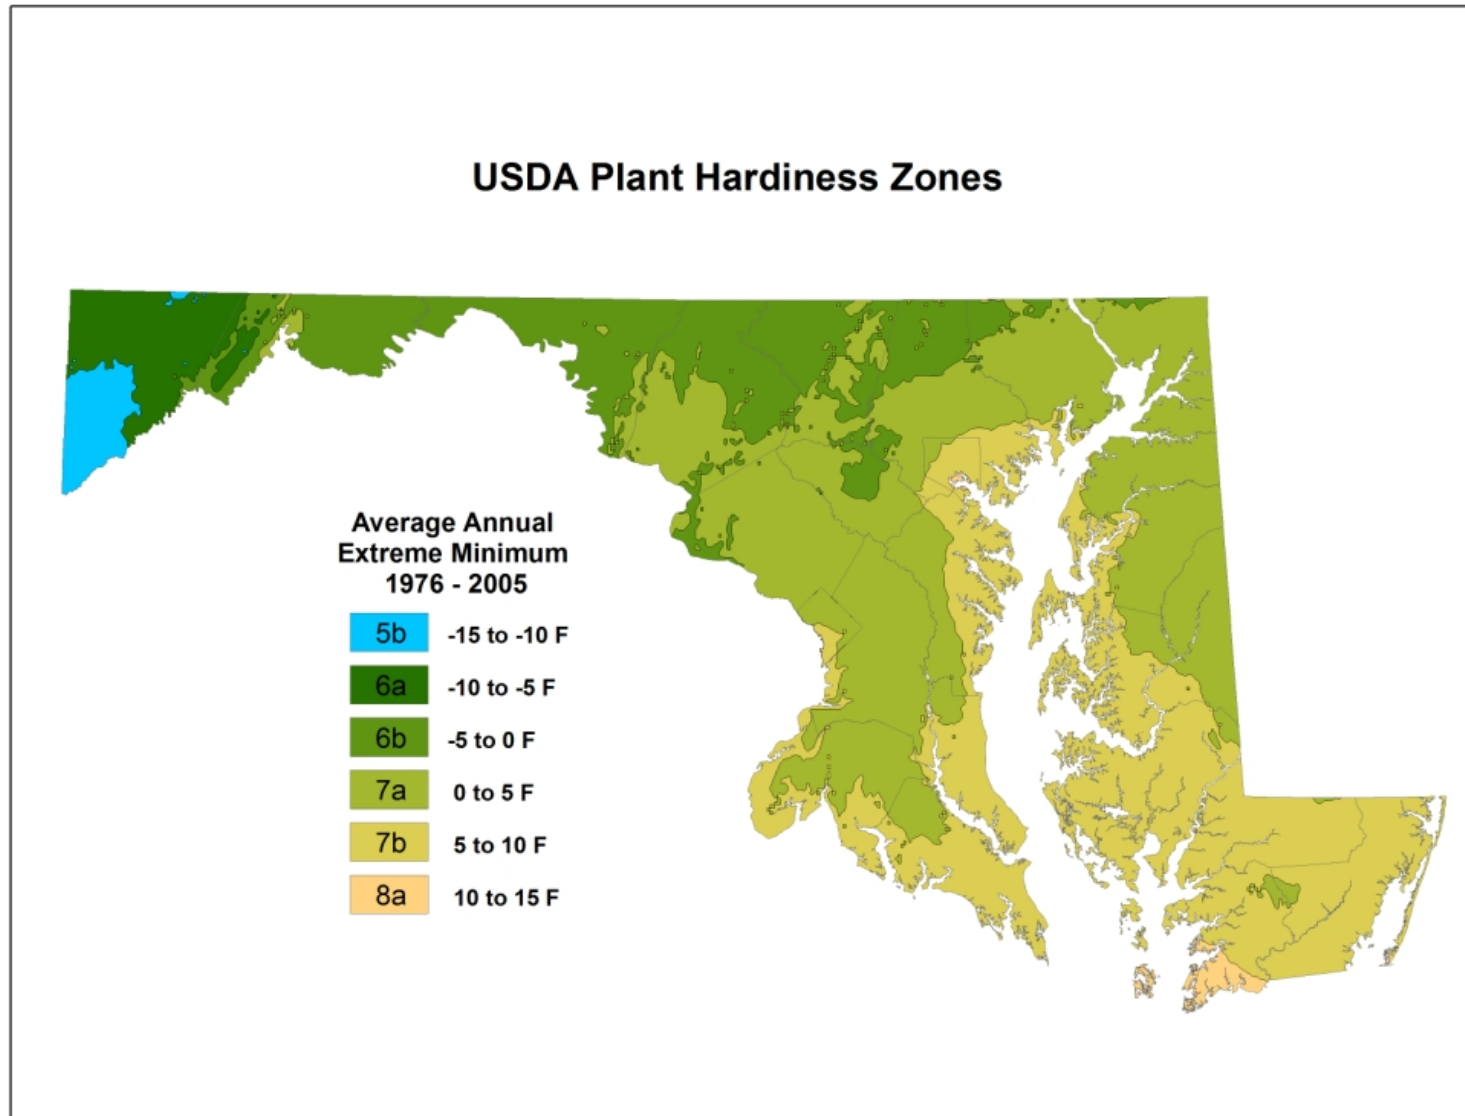

FIGURE 1.1: USDA Plant Hardiness Zones for Maryland and the District of Columbia

<http://planthardiness.ars.usda.gov/PHZMWeb/>

FIGURE 1.1 NOTE: This map is intended for general guidance. For more specific county-level Plant Hardiness Zone information, refer to local GIS data.